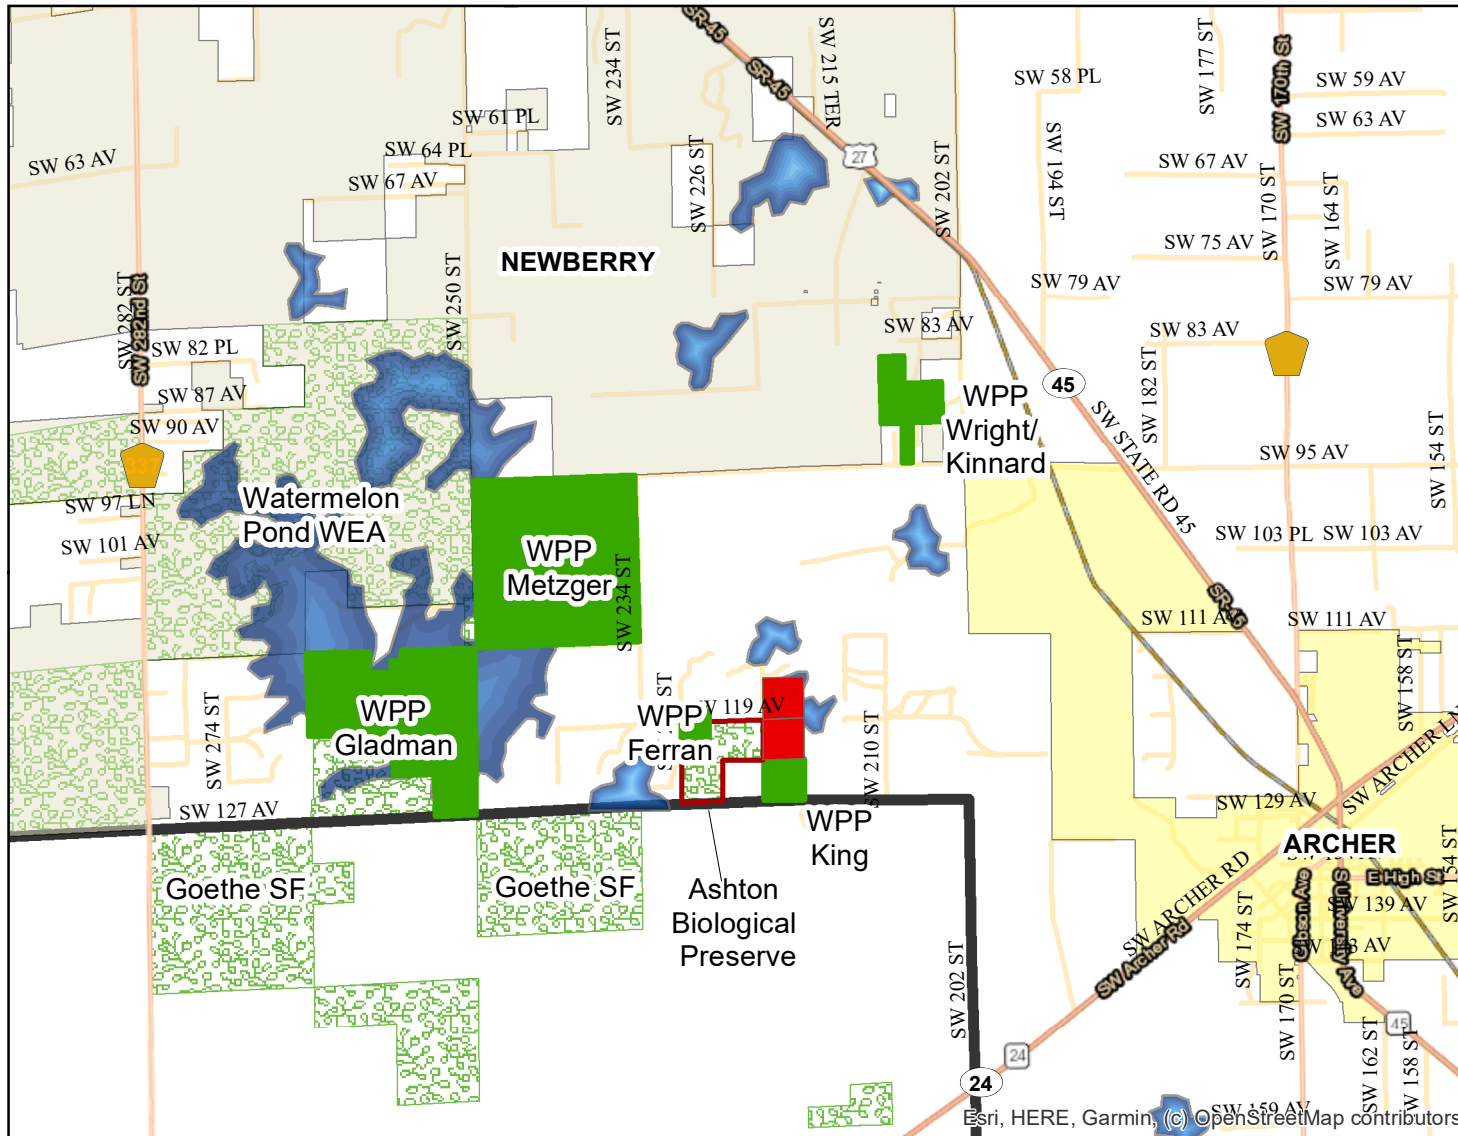

# Watermelon Pond - Warny Location Map

**Legend**

- Warny Parcels (80 ac.)
- ACF Preserve
- ACF Conservation Easement
- Lakes
- County Boundary
- Conservation Lands

DISCLAIMER: This map and the spatial data it contains are made available as a public service, to be used for reference purposes only. The Alachua County Environmental Protection Department provides this information AS IS without warranty of any kind. The quality of the data is dependent on the various sources from which each data layer is obtained.

# Watermelon Pond - Warny Parcel Map

**Legend**

-  Warny Parcels (80 ac.)
-  ACF Preserve
-  ACF Conservation Easement
-  NWI Wetlands
-  Dirt Roads