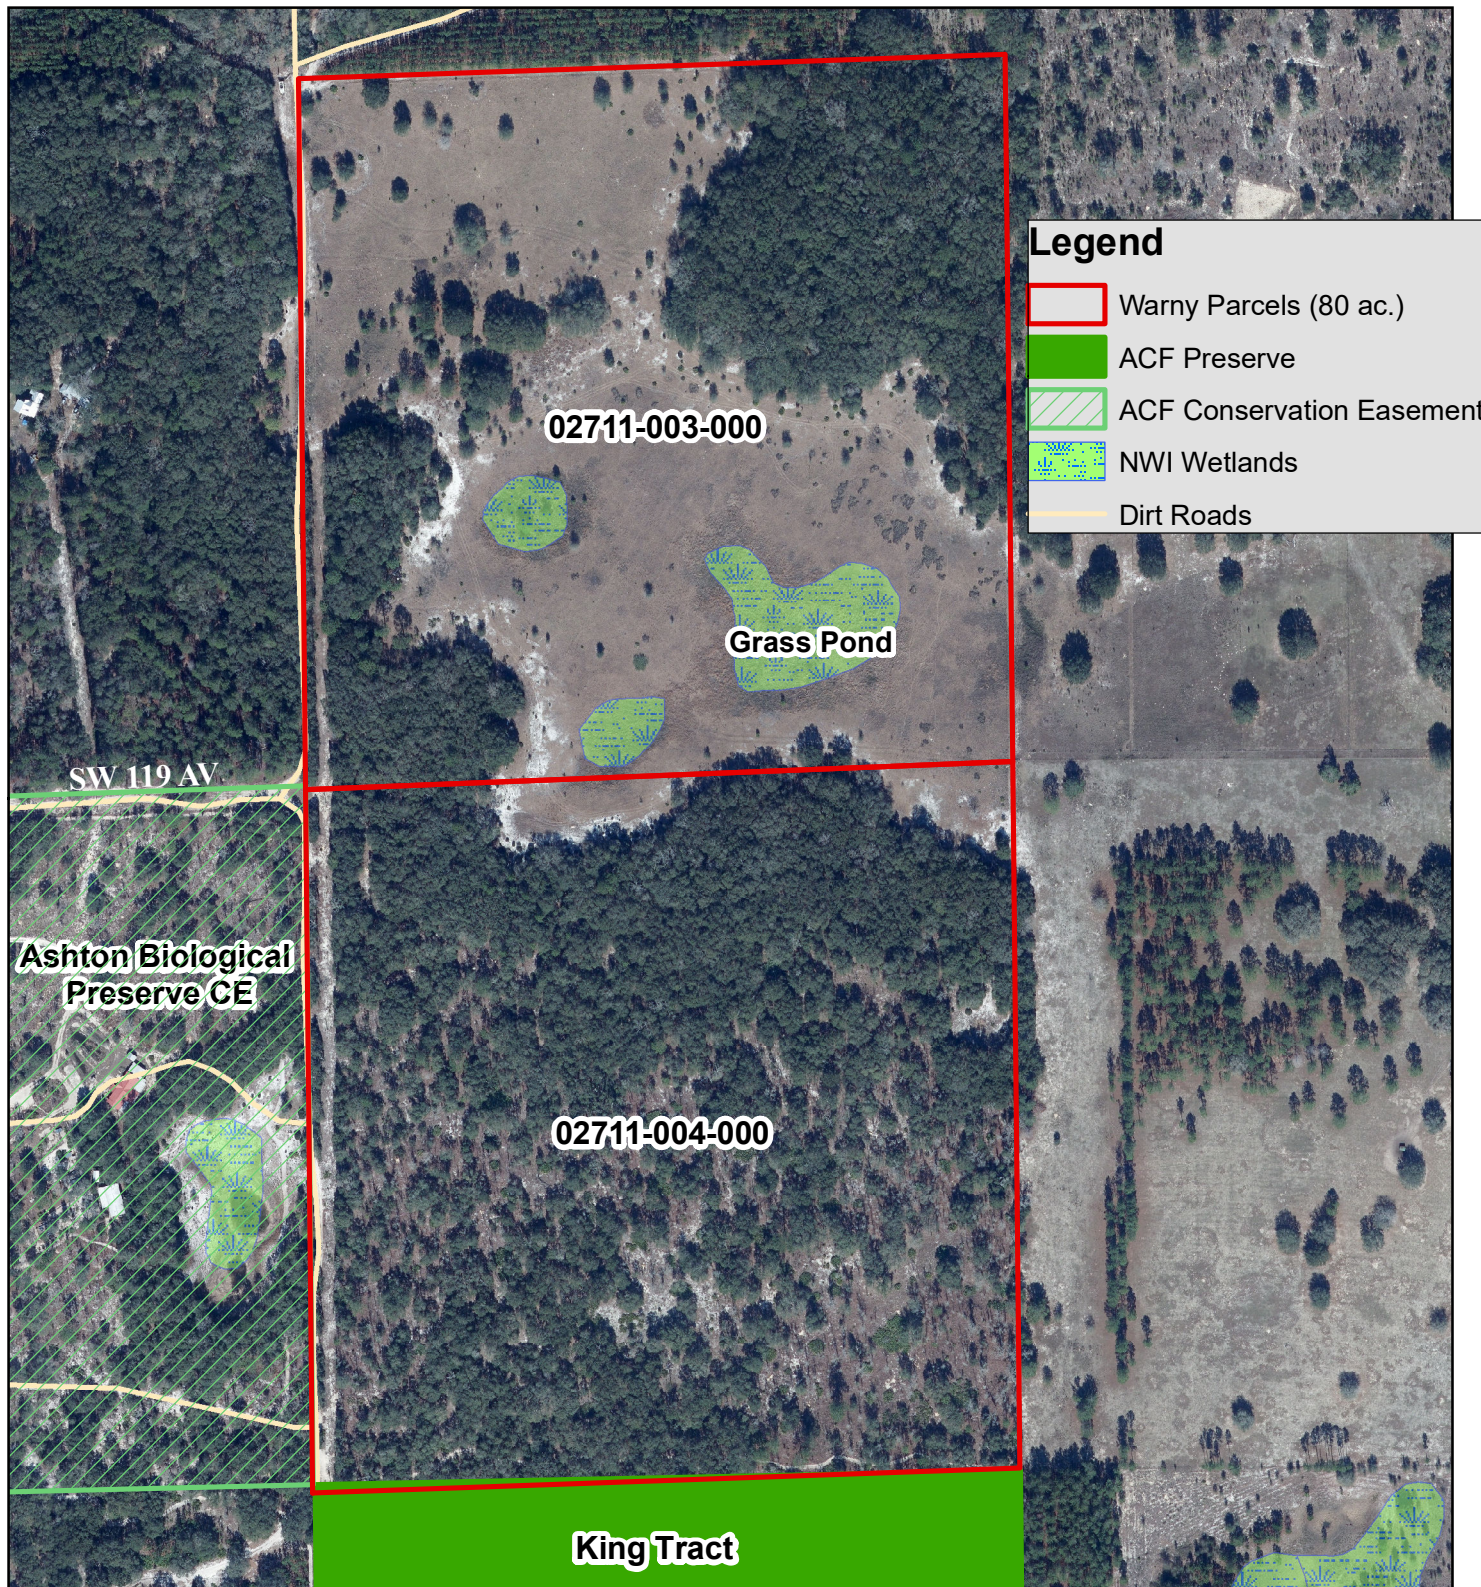

# Watermelon Pond - Warny Location Map

**Legend**

- Warny Parcels (80 ac.)
- ACF Preserve
- ACF Conservation Easement
- Lakes
- County Boundary
- Conservation Lands

DISCLAIMER: This map and the spatial data it contains are made available as a public service, to be used for reference purposes only. The Alachua County Environmental Protection Department provides this information AS IS without warranty of any kind. The quality of the data is dependent on the various sources from which each data layer is obtained.

# Watermelon Pond - Warny Parcel Map

**Legend**

-  Warny Parcels (80 ac.)
-  ACF Preserve
-  ACF Conservation Easement
-  NWI Wetlands
-  Dirt Roads