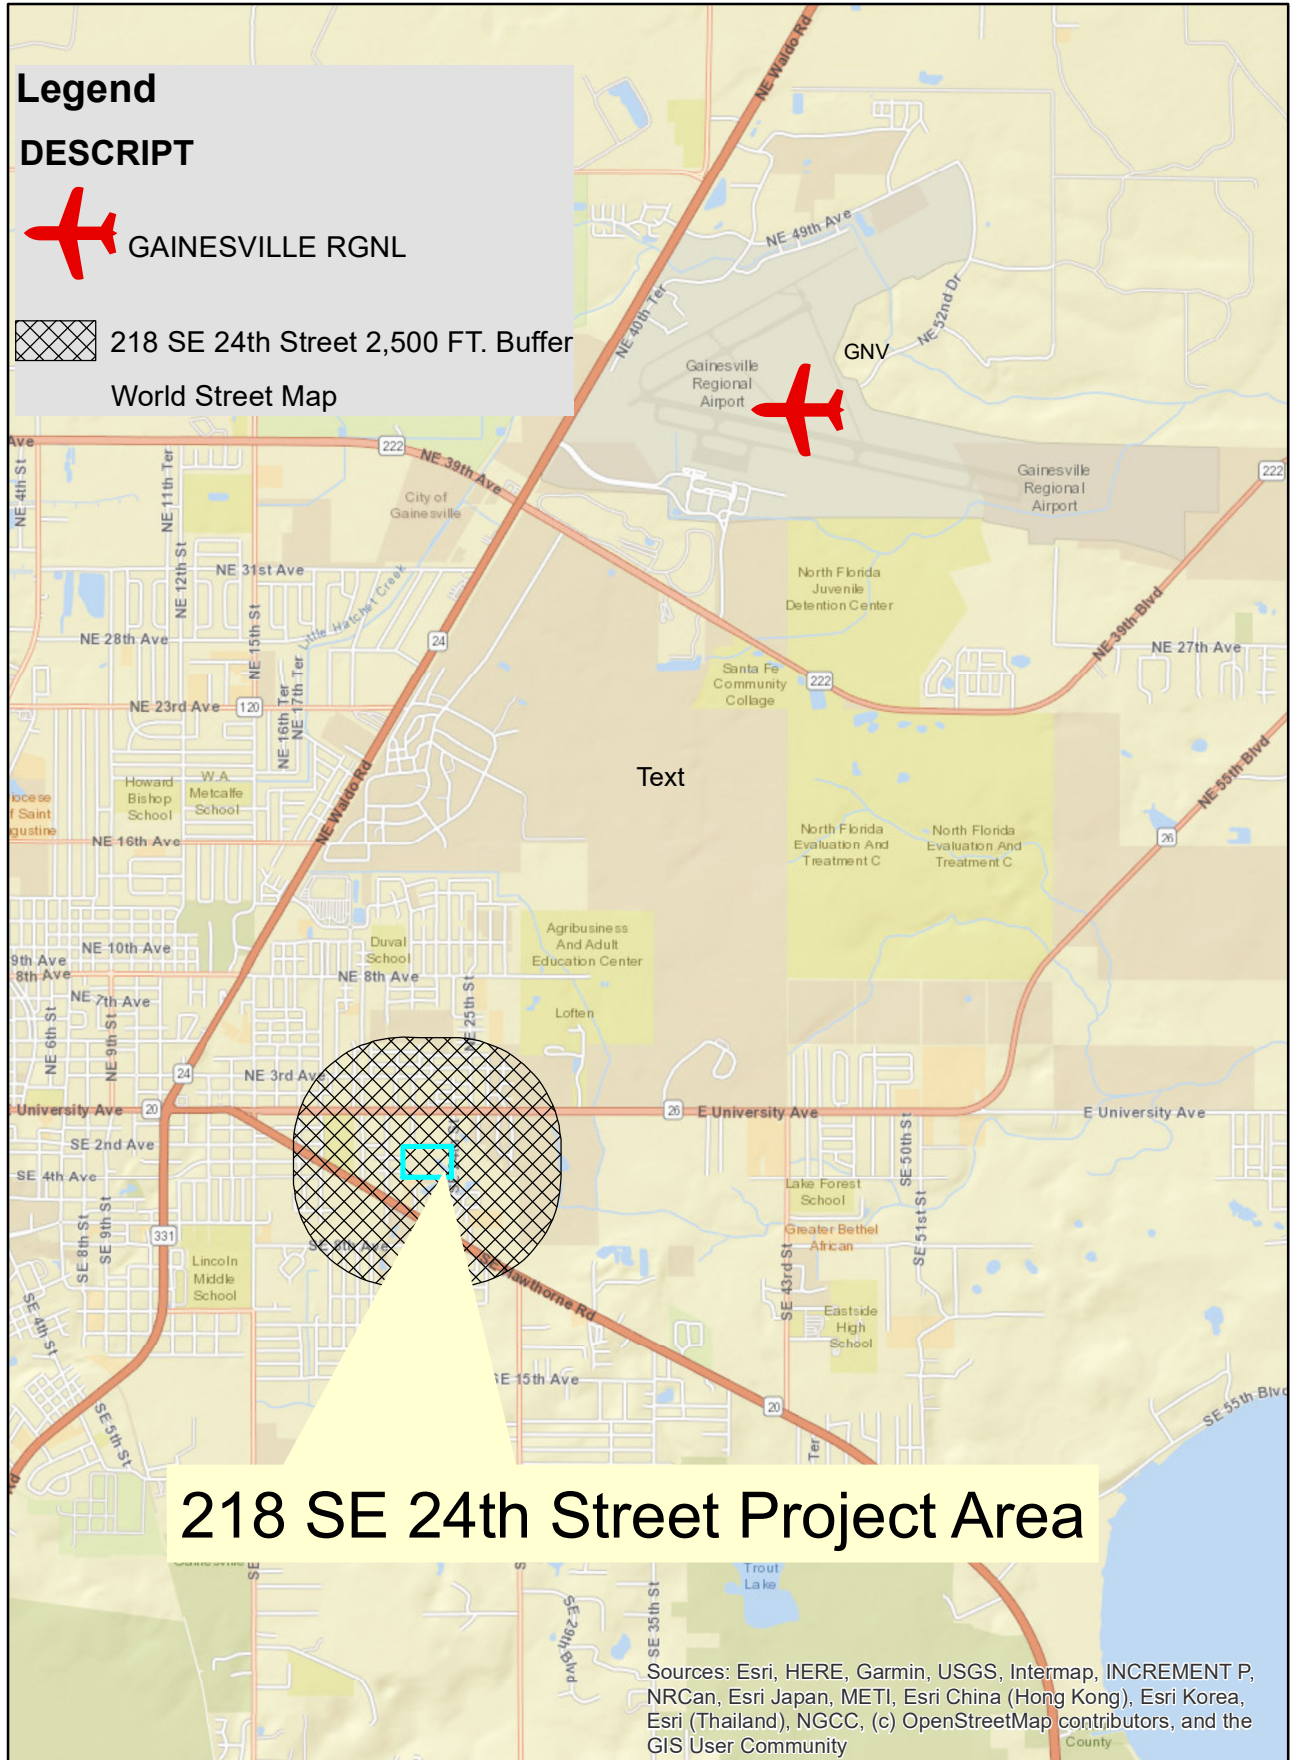

# 218 SE 24th Street CDBG-CV Airport Distance 2,500

1 in = 4,395 ft