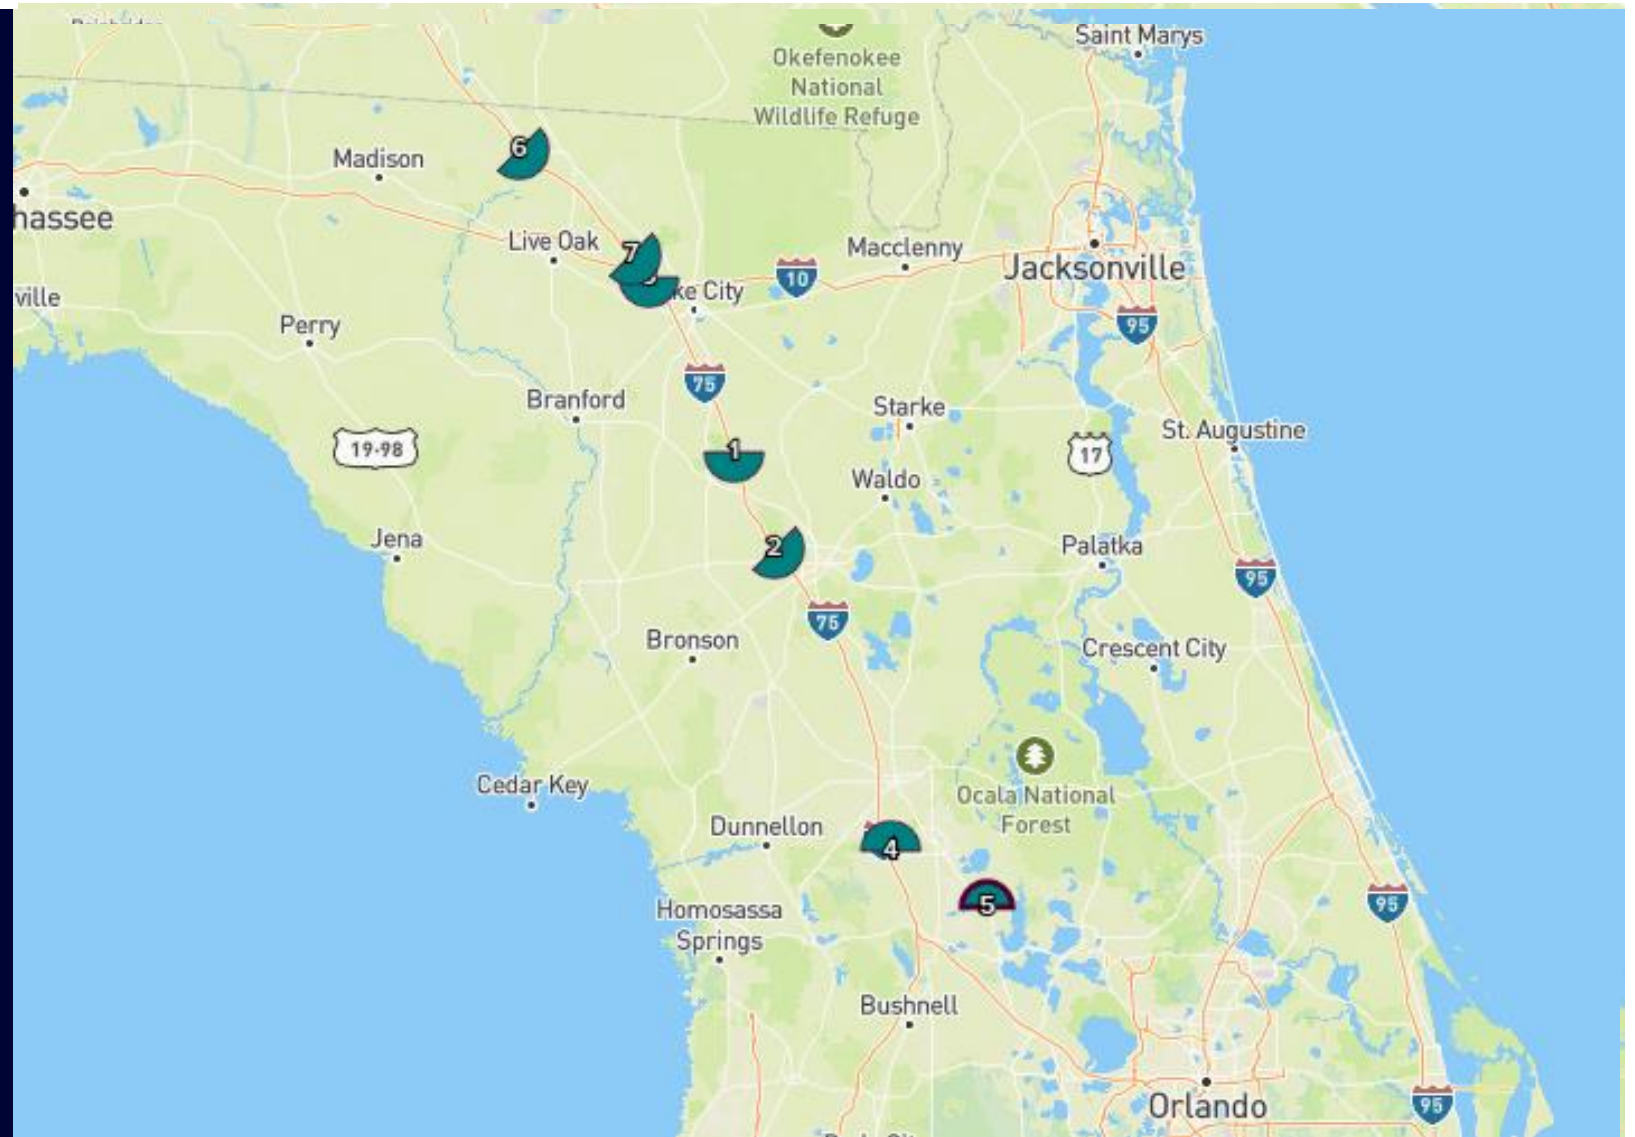

GET SEEN. BE LOVED.

 Clear Channel Outdoor

PREPARED FOR:

OUT-OF-HOME RECOMMENDATIONS

PRINTED Bulletins

- Builds **strong brand** and **image awareness**
- Delivers high reach & frequency over an extended period of time
- Provides continuous exposure of an advertising message
- Long term, permanent displays create a **dominant presence** in the immediate market area
- Opportunity for extensions and other structural enhancements to really break outside of the creative box and improve viewer attention
- Positioned on **highly visible, heavy traffic locations** such as expressways, primary arteries and major intersections

Transient Travel **Bulletins**

Bulletins

- Units selected based on following criteria:
 - RADAR Behavioral Audience Segments, like COVID-19 Lapsed Vacationers, Families, etc.
- Widely distributed throughout markets along major highways, surface streets and intersections
- Guaranteed location
- [CLICK HERE TO VIEW INTERACTIVE MAP](#)
- Weekly Impressions Vary By Location