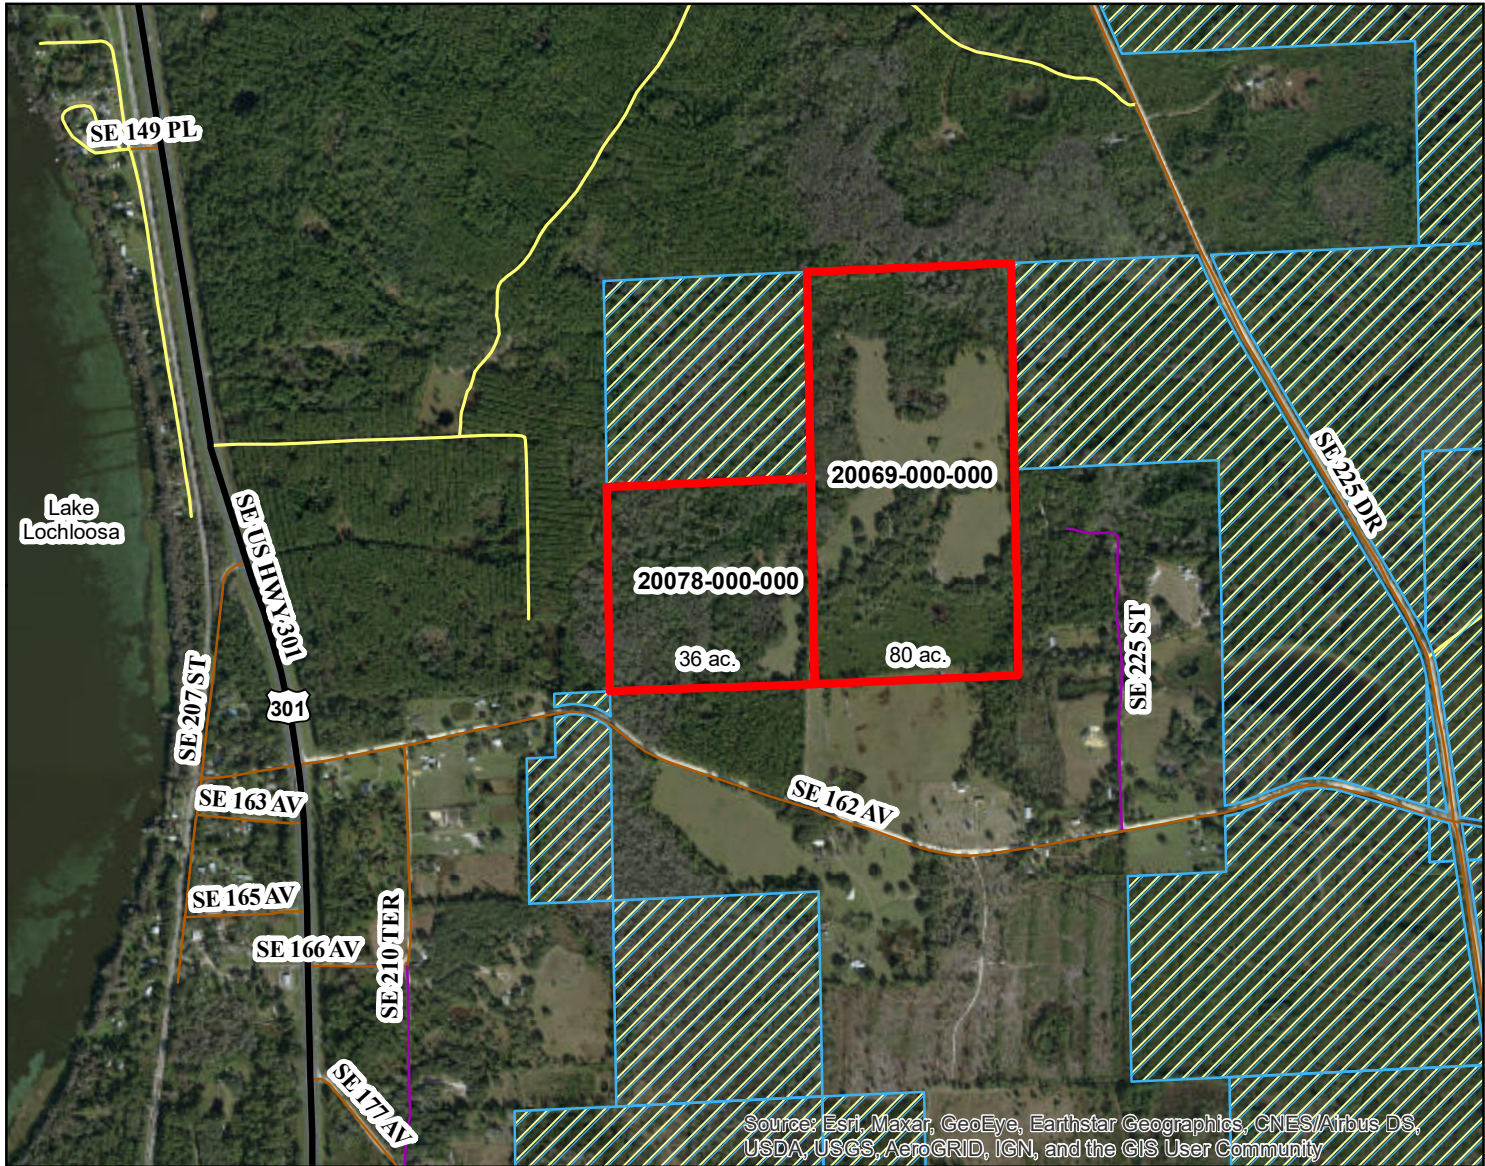

Lochloosa Slough Flatwoods - Jackson Parcels

Legend

- LSF - Jackson Parcels
- Fox Pen Connector - Under Contract

Source: Esri, Maxar, GeoEye, Earthstar Geographics, CNES/Airbus DS, USDA, USGS, AeroGRID, IGN, and the GIS User Community

DISCLAIMER: This map and the spatial data it contains are made available as a public service, to be used for reference purposes only. The Alachua County Environmental Protection Department provides this information AS IS without warranty of any kind. The quality of the data is dependent on the various sources from which each data layer is obtained.