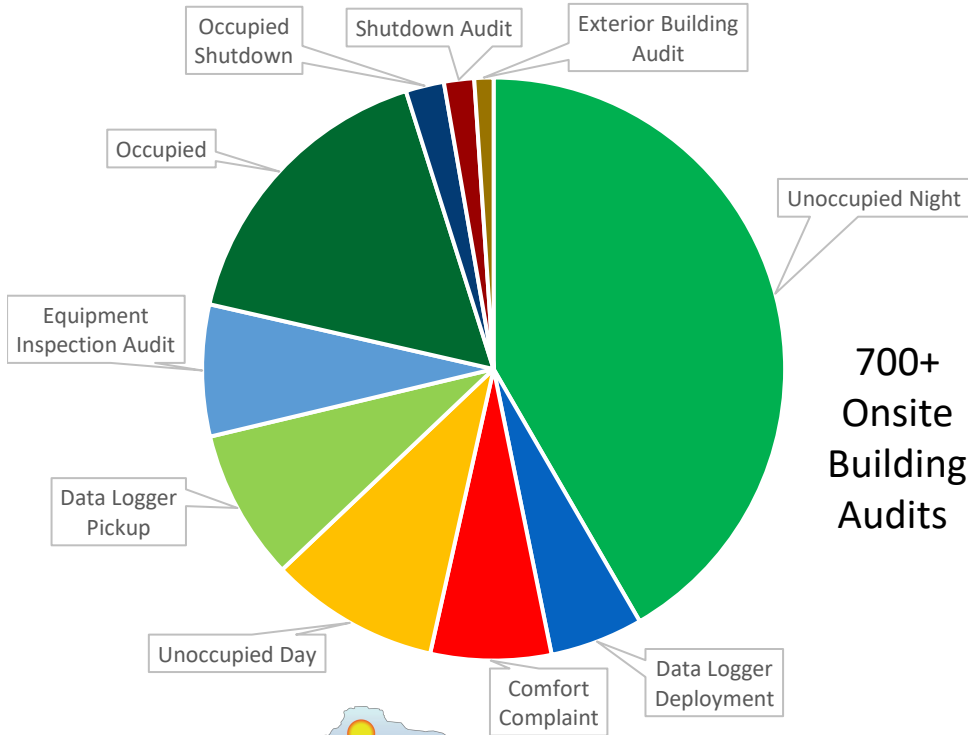

Onsite Audits

700+
Onsite
Building
Audits