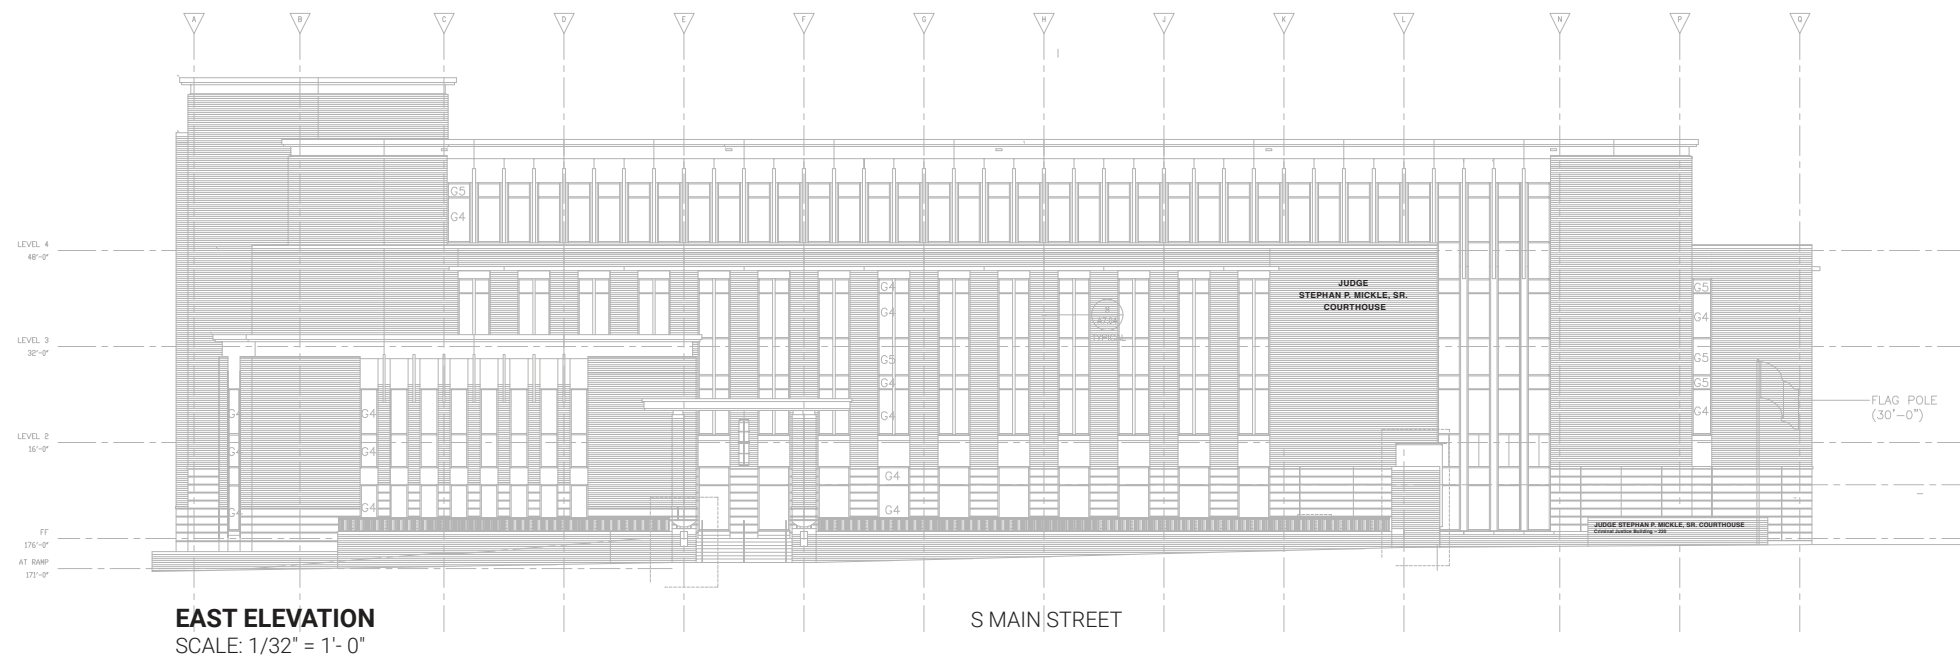

JUDGE STEPHAN P. MICKLE COURTHOUSE RENAMING

Gainesville, Florida

INTERIOR & EXTERIOR SIGNAGE

PRELIMINARY EXTERIOR SIGNAGE

August 20, 2021

SIGN TYPE B

SIGN TYPE A

1 ELEVATION - SIGN TYPE A
SCALE: 1/2"=1'-0"

A SECTION - SIGN TYPE A
SCALE: 1/2"=1'-0"

2 ELEVATION - SIGN TYPE B
SCALE: 1/2"=1'-0"

B SECTION - SIGN TYPE B
SCALE: 1/2"=1'-0"