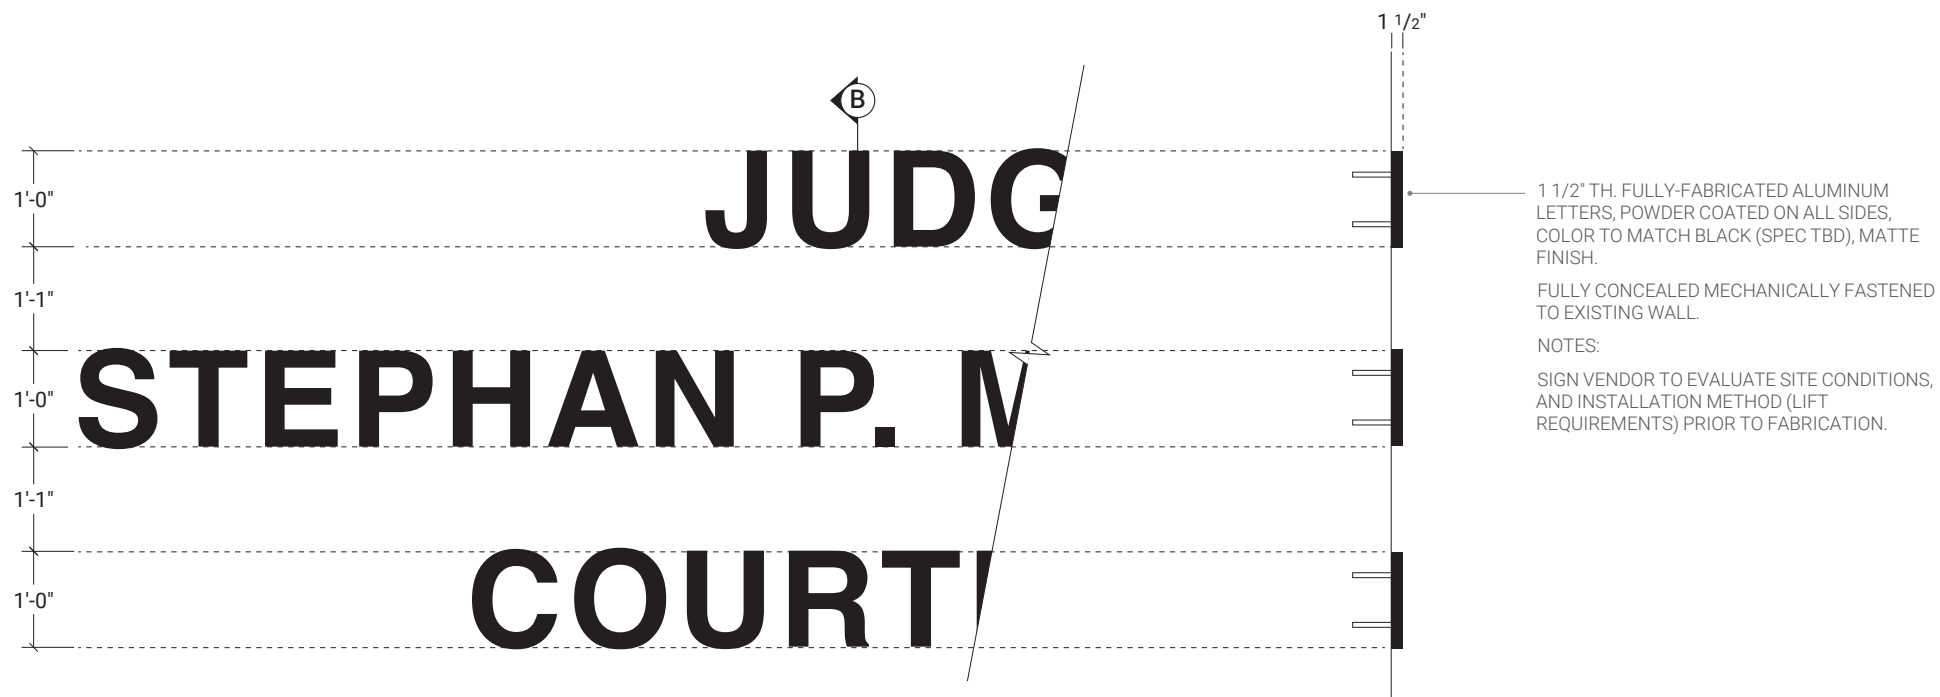

JUDGE STEPHAN P. MICKLE COURTHOUSE RENAMING

Gainesville, Florida

INTERIOR & EXTERIOR SIGNAGE

PRELIMINARY EXTERIOR SIGNAGE

August 20, 2021

SIGN TYPE B

SIGN TYPE A

1 ELEVATION - SIGN TYPE A
SCALE: 1/2"=1'-0"

A SECTION - SIGN TYPE A
SCALE: 1/2"=1'-0"

2 ELEVATION - SIGN TYPE B
SCALE: 1/2"=1'-0"

B SECTION - SIGN TYPE B
SCALE: 1/2"=1'-0"