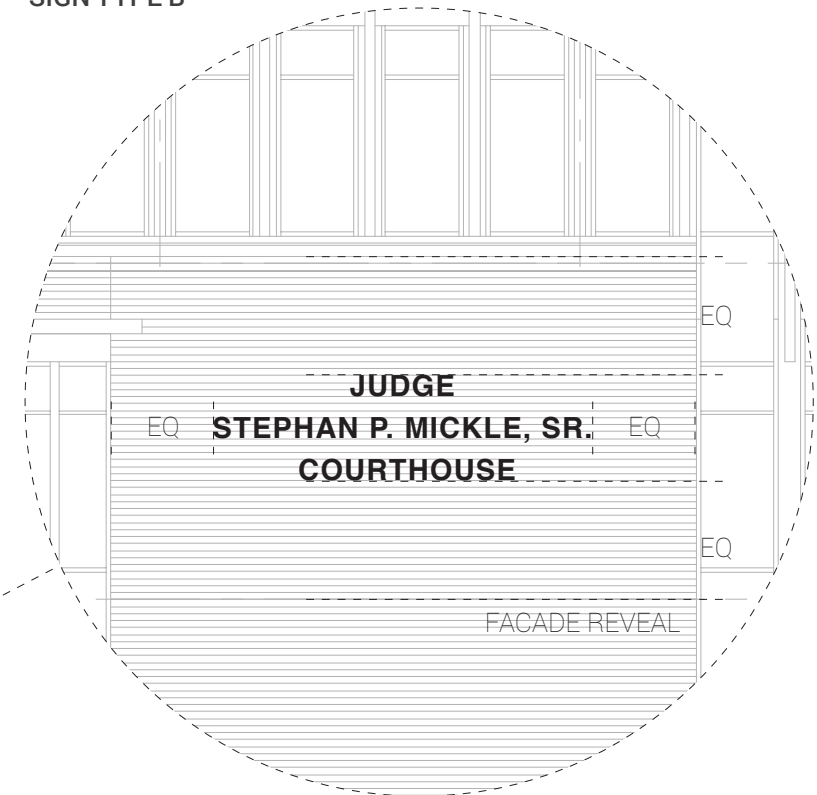

JUDGE STEPHAN P. MICKLE COURTHOUSE RENAMING

Gainesville, Florida

INTERIOR & EXTERIOR SIGNAGE

PRELIMINARY EXTERIOR SIGNAGE

August 20, 2021

SIGN TYPE B

SIGN TYPE A

1 ELEVATION - SIGN TYPE A
SCALE: 1/2"=1'-0"

A SECTION - SIGN TYPE A
SCALE: 1/2"=1'-0"

2 ELEVATION - SIGN TYPE B
SCALE: 1/2"=1'-0"

B SECTION - SIGN TYPE B
SCALE: 1/2"=1'-0"