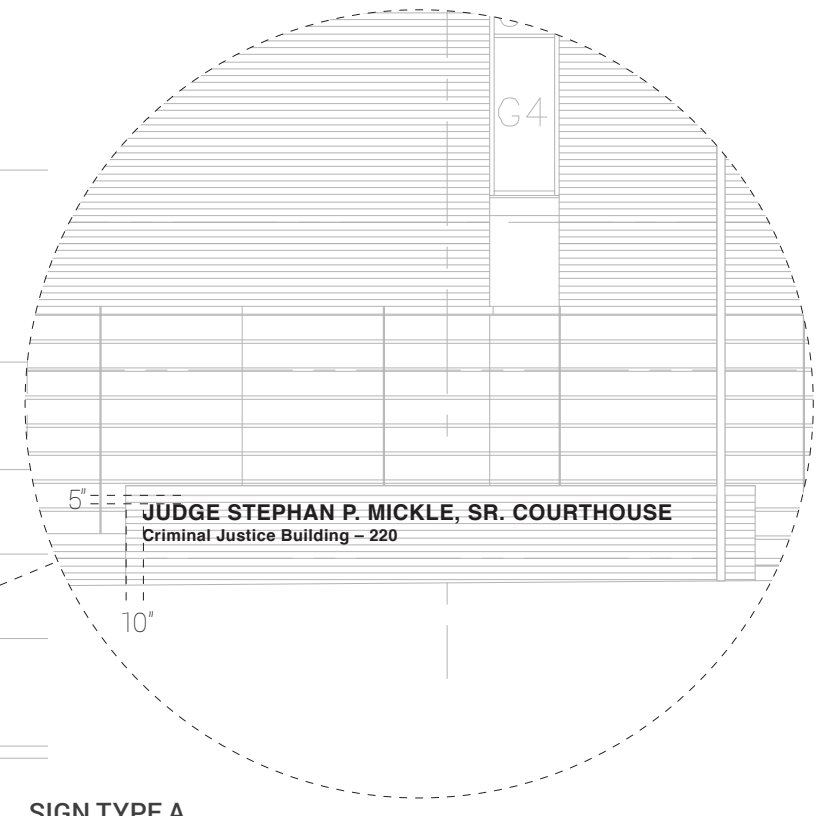

JUDGE STEPHAN P. MICKLE COURTHOUSE RENAMING

Gainesville, Florida

INTERIOR & EXTERIOR SIGNAGE

PRELIMINARY EXTERIOR SIGNAGE

August 20, 2021

SIGN TYPE B

SIGN TYPE A

1 ELEVATION - SIGN TYPE A
SCALE: 1/2"=1'-0"

A SECTION - SIGN TYPE A
SCALE: 1/2"=1'-0"

2 ELEVATION - SIGN TYPE B
SCALE: 1/2"=1'-0"

B SECTION - SIGN TYPE B
SCALE: 1/2"=1'-0"