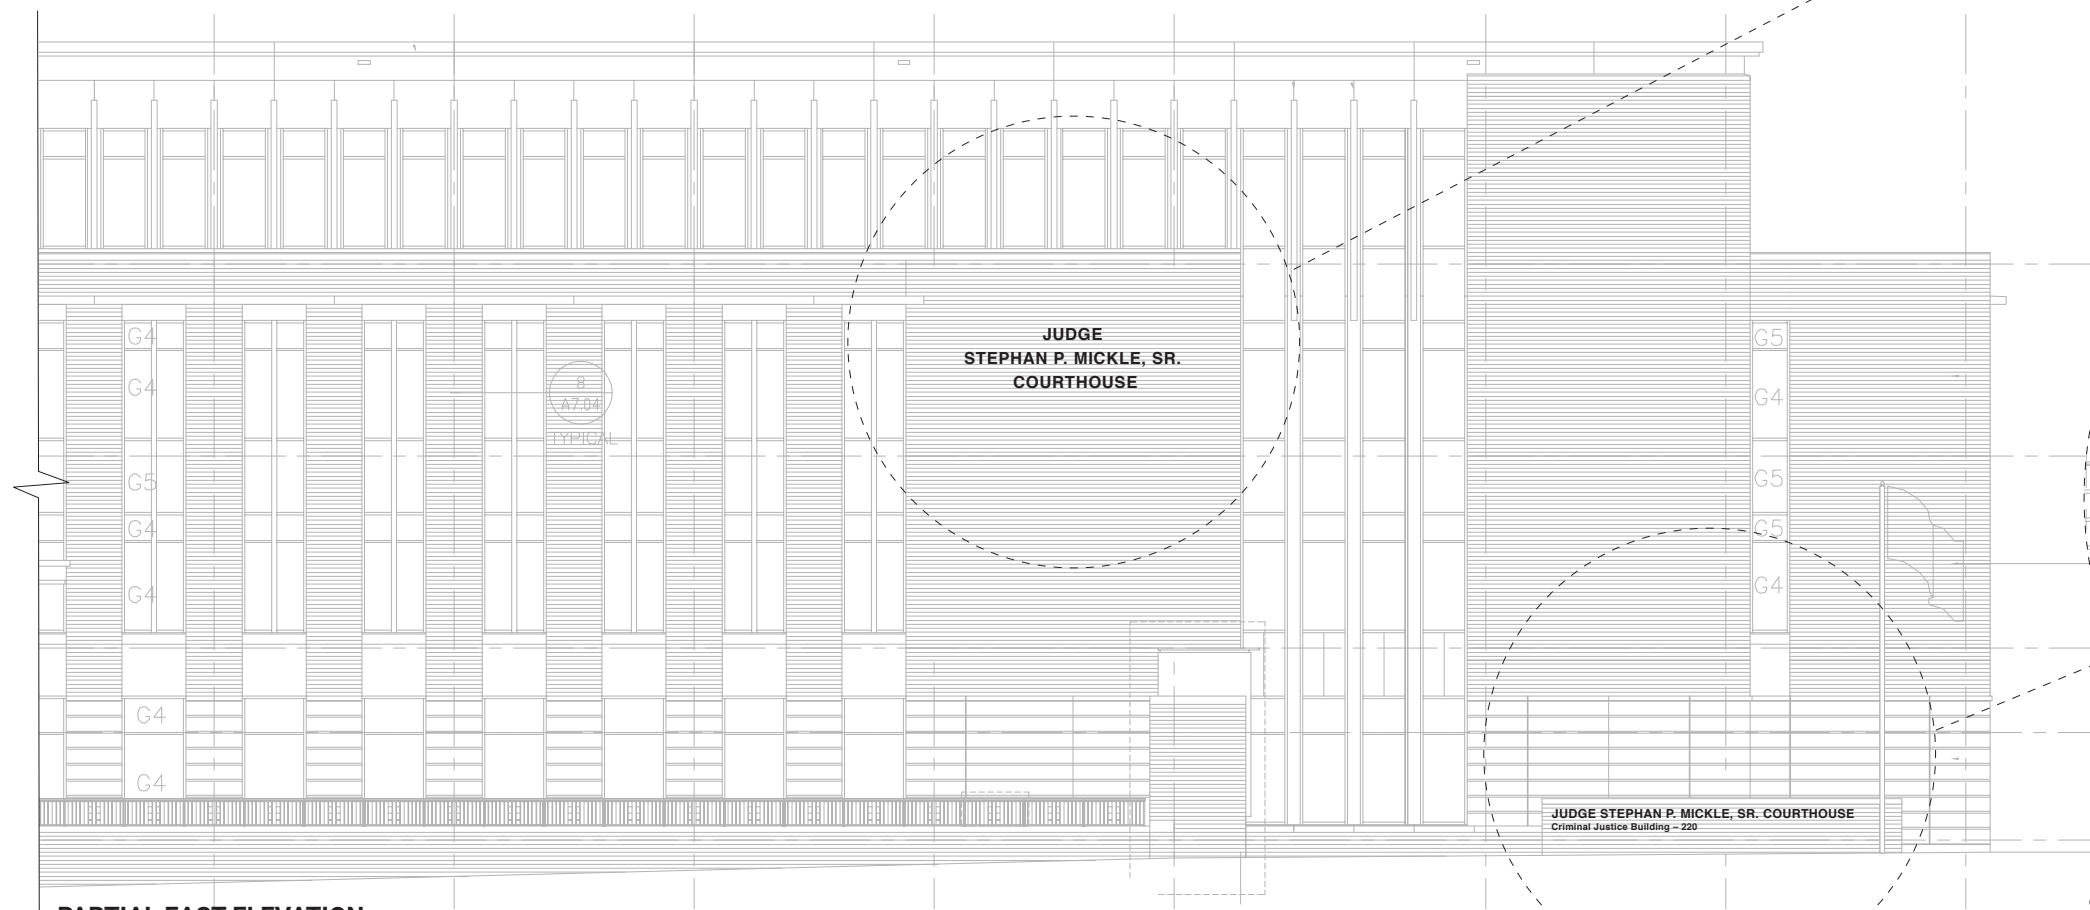

JUDGE STEPHAN P. MICKLE COURTHOUSE RENAMING

Gainesville, Florida

INTERIOR & EXTERIOR SIGNAGE

PRELIMINARY EXTERIOR SIGNAGE

August 20, 2021

SIGN TYPE B

SIGN TYPE A

1 ELEVATION - SIGN TYPE A
SCALE: 1/2"=1'-0"

A SECTION - SIGN TYPE A
SCALE: 1/2"=1'-0"

2 ELEVATION - SIGN TYPE B
SCALE: 1/2"=1'-0"

B SECTION - SIGN TYPE B
SCALE: 1/2"=1'-0"